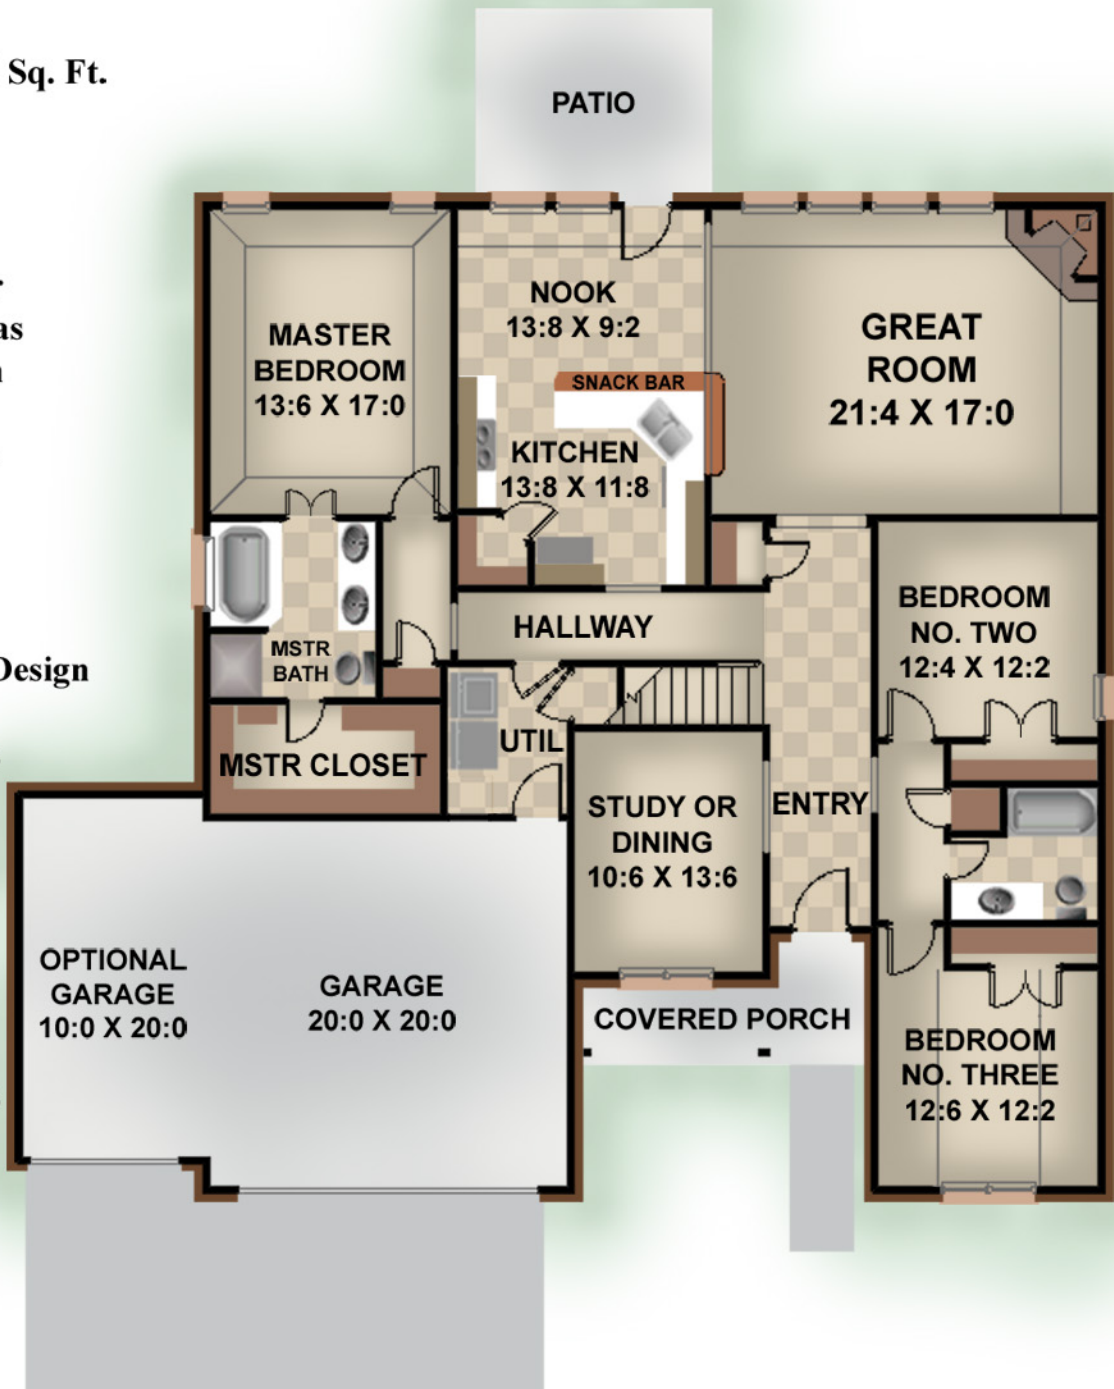

# RALEIGH II

Approx. **2,370** Sq. Ft.

- 3 Bedrooms
- 2 Baths
- Fireplace
- Formal Dining or Two Living Areas
- Gourmet Kitchen
- Gameroom
- Custom Cabinets
- Tile Floors
- 2 or 3 Car Garage
- Two Story Entry
- English Cottage Design
- Interior Arches
- Bullnose Corners
- Vinyl Windows
- Architectural Shingles
- House Wrap
- Full Brick
- Multiple Ceiling Treatments
- Two Ceiling Fans

A

B

# THE RALEIGH II