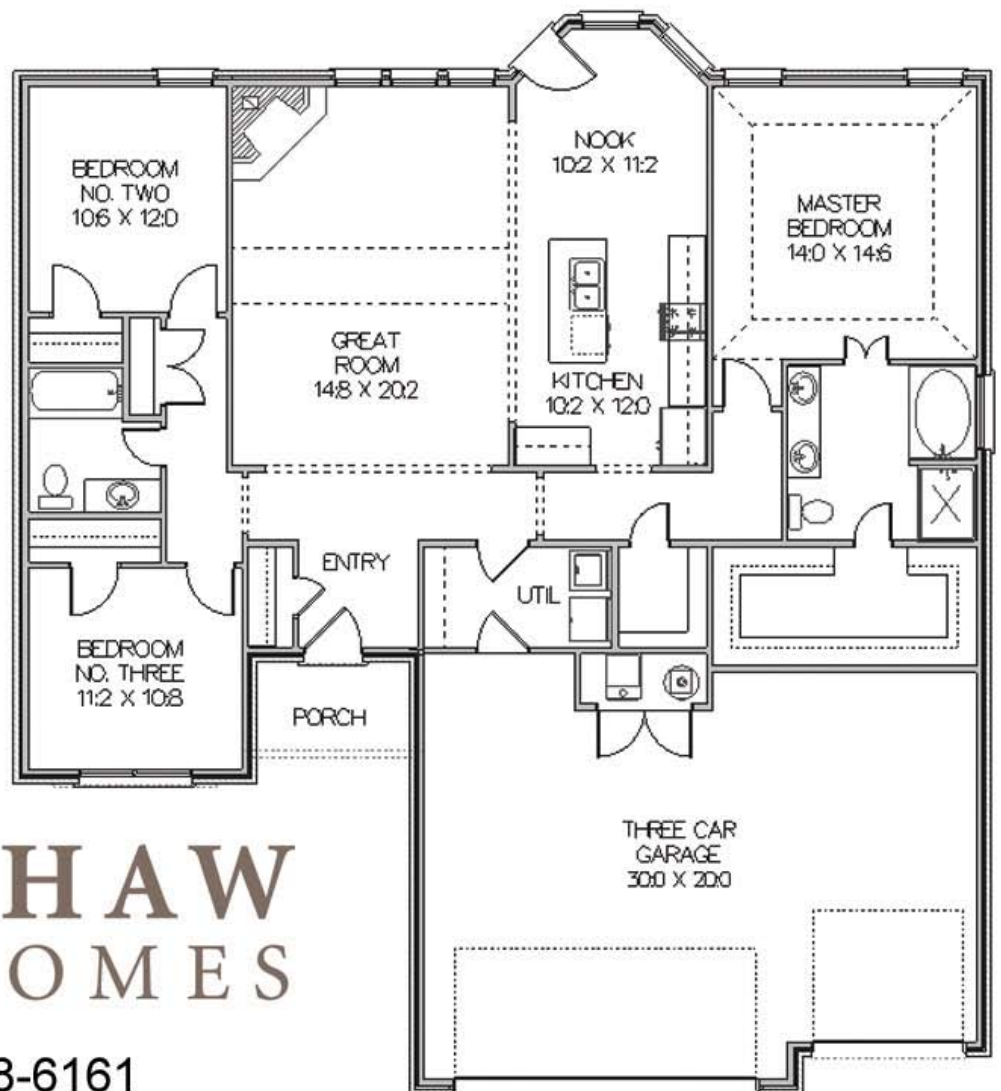

The Verona Plan

1,740 Sq.Ft.
Approximate

3 Bedrooms
2 Baths
Vaulted Ceiling
Bull Nose Corners
and Archways
Vinyl Windows
One Story
Three Car

**SHAW
HOMES**

(918) 258-6161

www.shawhomes.com

All prices, plans, elevations, specification and materials are subject to change without notice.